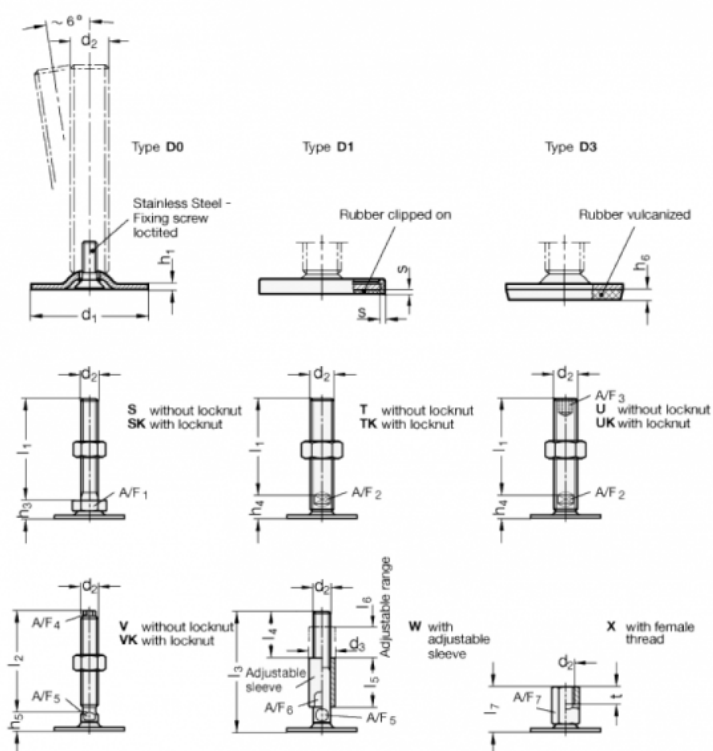

Article number: 204140M1675D1U

Description: E+G levelling foot
GN 41-40-M16-75-D1-U

Note: U Without nut, Hexagon socket at the top, Wrench flat at the bottom

Measures

$$A/F2 = 12$$

$$s = 1.5$$

$$A/F3 = 8$$

$$d1 = 40$$

$$d2 = M16$$

$$h1 = 2$$

$$h4 = 17$$

$$h6 =$$

$$l1 = 75$$